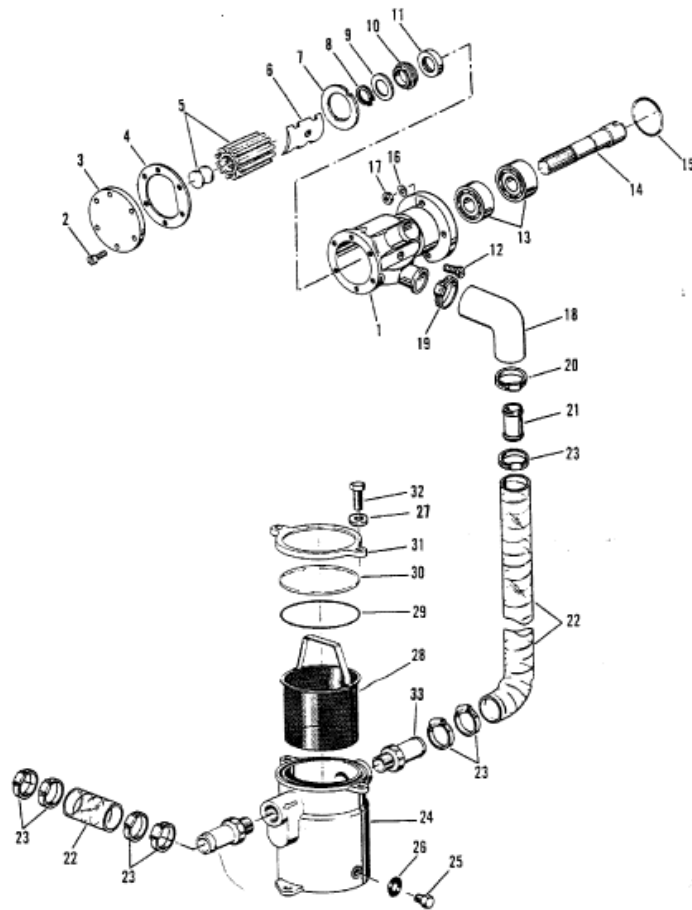

SEAWATER PUMP

Parts List						
Ref	Class	Part	Description	Qty	Comment	Footnote
1	46	816248	SEAWATER PUMP ASSEMBLY	1		
2	10	801332608	SCREW	6		
3		801332607	COVER	1		
4	27	801332606	GASKET	1		
5	47	816814	IMPELLER	1		
6		816813	CAM	1		
7	12	801332601	WEAR PLATE	1		
8	53	816815	RETAINING RING	1		
9	23	816816	SPACER	1		
10		816817	MECHANICAL SEAL	1		
11	26	816818	OIL SEAL	1		
12	10	801332604	SCREW	1		
13	30	816819	BALL BEARING	2		
14		816820	SHAFT	1		
15	25	801333850	O-RING	1		
16	13	809932095	LOCKWASHER	4		
17	11	809922417	NUT	4		
18	32	816174	HOSE	1		
19	54	801328048	CLAMP	1		
20	54	801326639	CLAMP	1		
21	32	816173	PIPE	1		
22	32	816172	HOSE	1		
23	54	801326639	CLAMP	2		
24	35	816171	SEAWATER FILTER	1		
25	10	801763853	DRAIN PLUG	1		
26	12	809963201	WASHER	1		
27	13	809930840	LOCKWASHER	2		
28		801763855	FILTER ELEMENT	1		
29	25	801763856	O-RING	1		
30		801763857	SCREEN	1		
31		801763858	COVER	1		
32	10	801763859	SCREW	2		
33	22	816339	NOZZLE	2		